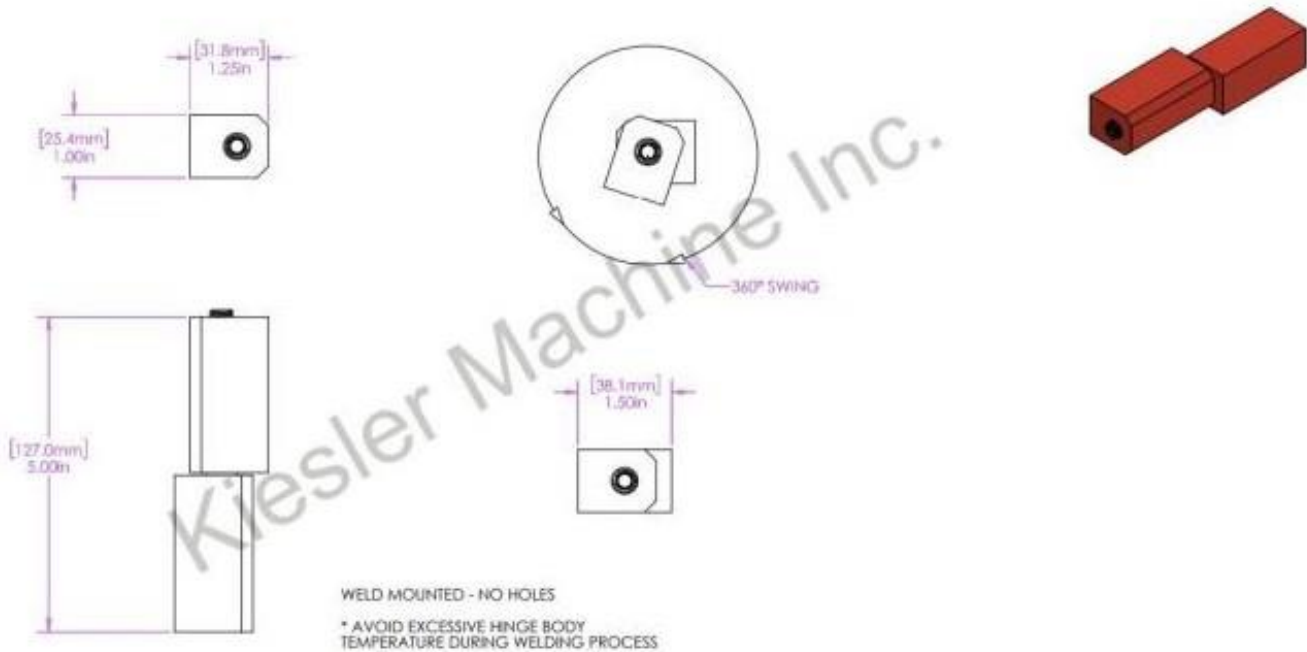

5" x 1 1/4" Barrel Hinge

Model Number: 2500KB

Price: \$ 197

- Material Type: Carbon Steel
- Approx. Size: 1 1/4 "
- Height: 5"
- Weight: 2 LBS
- Mounting: Bolt-on

Kiesler Machine Inc

13700 Chrissy Lane NE
Palmyra, IN. 47164-8768